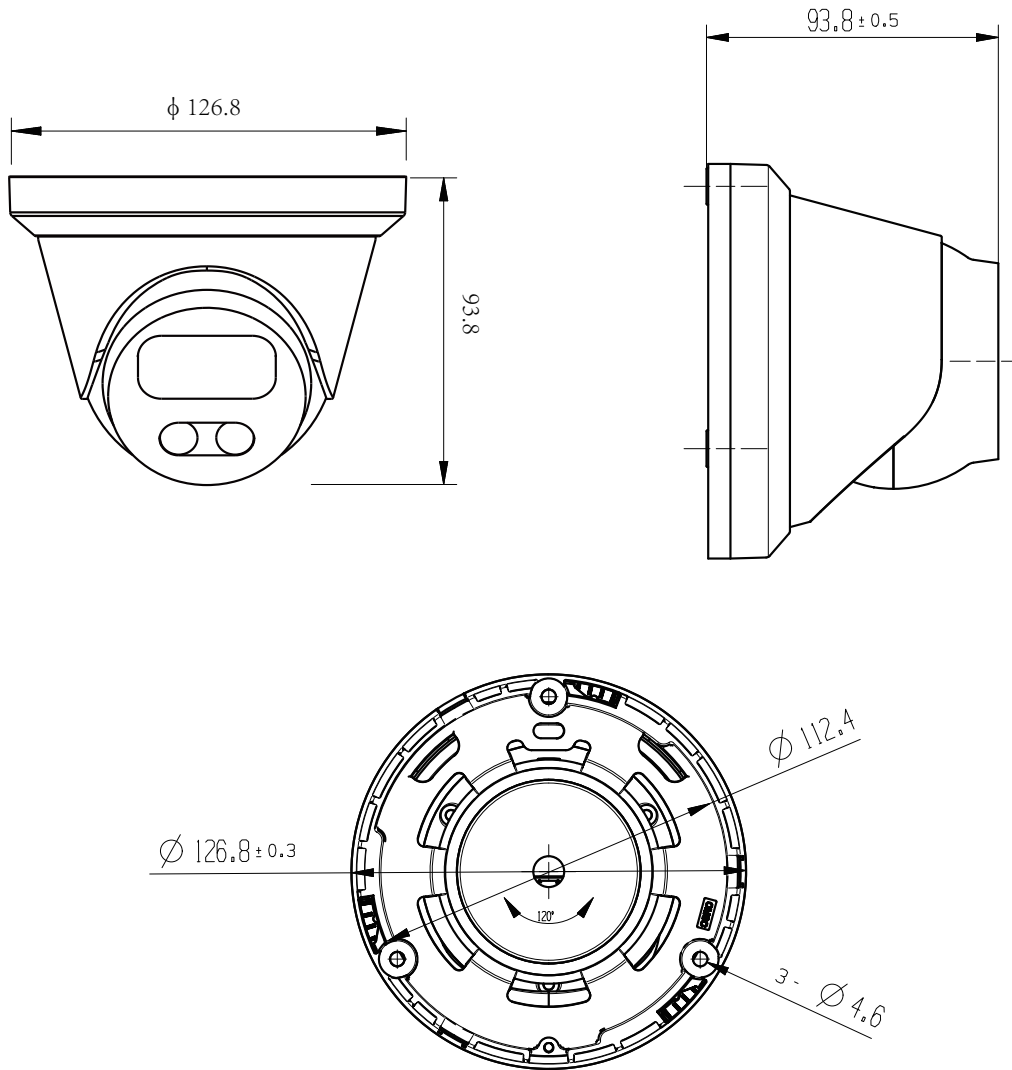

Tri Stream	N/A
IE Brower	Microsoft Edge, IE11, Google Chrome, Firefox, Mac Safari
Smart Phone	iPhone, Android
<b>AI Function</b>	
Intelligent Analysis	Intrusion Detection/Line Crossing Detection/Enter Area Detection/Leave Area Detection/Line Crossing Count(based on human and vehicle detection)/Loitering Detection/People Gathering Detection(based on human detection)/ Motion Detection(supports the detection based on human and vehicle movement)/ Illegal Parking(based on vehicle shape and license plates)/ Heat Map
<b>Camera Features</b>	
Day/Night	Color/ B&W (IR-CUT )
Image Config	Saturation/Brightness/Contrast/Sharpness, Mirror, 3D NR, White Balance, Anti Flicker, Video Tampering, HLC, Scene Change Detection
Full Color	Support
Corridor Pattern	Support
Defog Mode	Support
ROI	Support
BLC	Support
WDR	120dB
Motion Detection	Support(support enable the detection based on human and Vehicle movement)
Privacy Masking	3 Rectangular Zone
Recording Mode	NVR/CMS/Web
Language	Chinese Simplified, Chinese Traditional, English, Korean, Polish, French, Japanese, Spanish, Portuguese, Italian, Hebrew, Ukrainian, Arabic, Vietnamese, Thai, Hungarian, Czech
<b>Interface</b>	
Audio	Default: Built in Mic Option: Audio In Option: Audio I/O Option: Built in Mic+Built in Speaker
Alarm	N/A
SD Card Slot	Default: Without Option: External SD card slot (Max 512GB)
RS485	N/A
<b>General</b>	
Housing	Metal ( Ring Plastic ) , IP67
Anti-cut Bracket	NO
IR Cut Filter	YES
Operation Temperature	-30℃ ~ +60℃ RH95% Max
Storage Temperature	-30℃ ~ +60℃ RH95% Max
Power Source	DC12V±10%, 500mA
Dimension	φ126.8 x 93.8(H) mm
Weight (G.W.)	Approx. 750 g

## Dimensions (mm)